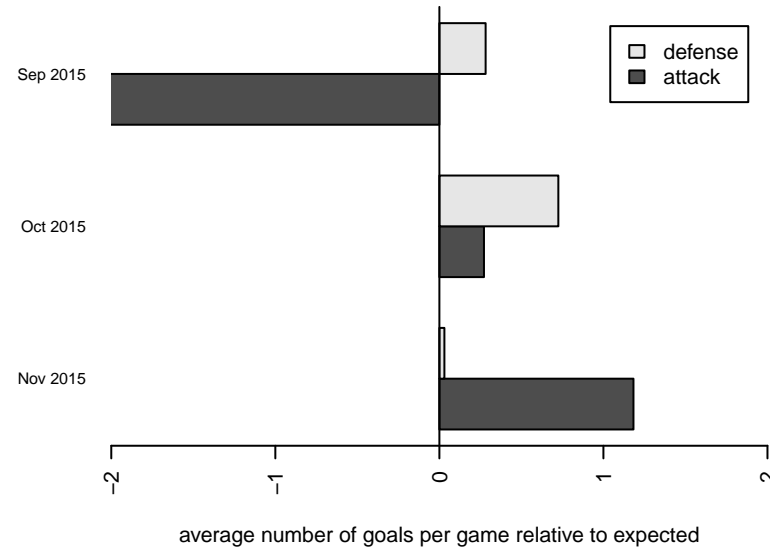

FWFC Thunder B00

Federal Way FC
Federal Way, WA
B00 total strength=1000
attack=3.54 defense=1.13
fall league = SSUL B00 Div 2

alt names used:
FWFC B00 Thunder

Venues played:
2015 SSUL B00 Div 2

**attack and defense variance (black dot)
relative to other teams
and top 10 in region**

**attack and defense rating
relative to others at age
and all opponents in last 13 months**

Performance relative to 13 month average

Performance relative to 13 month average

date	home		away		venue	pred.home	pred.away
2015-12-13	FWFC Thunder B00	0	South Tacoma United Garcia B01	8	2015 SSUL B00 Div 2	0.87	4.66
2015-12-06	FWFC Thunder B00	6	MpVSA Red Hawks B00	0	2015 SSUL B00 Div 2	4.11	0.20
2015-11-22	Harbor Fire B00	3	FWFC Thunder B00	9	2015 SSUL B00 Div 2	1.35	5.00
2015-11-15	FWFC Thunder B00	3	Nortac Yetis B00	4	2015 SSUL B00 Div 2	4.52	2.53
2015-11-08	FWFC Thunder B00	3	FSC Warriors B00	1	2015 SSUL B00 Div 2	2.14	3.12
2015-11-01	FWFC Thunder B00	2	Tacoma United Eclipse B01	5	2015 SSUL B00 Div 2	0.61	6.12
2015-10-25	South Tacoma United Galaxy B00	0	FWFC Thunder B00	3	2015 SSUL B00 Div 2	2.46	2.63
2015-10-18	South Tacoma United Blanco B01	5	FWFC Thunder B00	2	2015 SSUL B00 Div 2	3.63	1.01
2015-10-04	Highline SA Thunder B00	0	FWFC Thunder B00	3	2015 SSUL B00 Div 2	1.08	3.54
2015-09-27	FWFC Thunder B00	0	FWFC Sharks B00	1	2015 SSUL B00 Div 2	3.24	1.47
2015-09-20	Vashon Islanders B00	3	FWFC Thunder B00	1	2015 SSUL B00 Div 2	3.26	2.88
2015-09-13	Avanti United B00	3	FWFC Thunder B00	0	2015 SSUL B00 Div 2	3.11	1.43