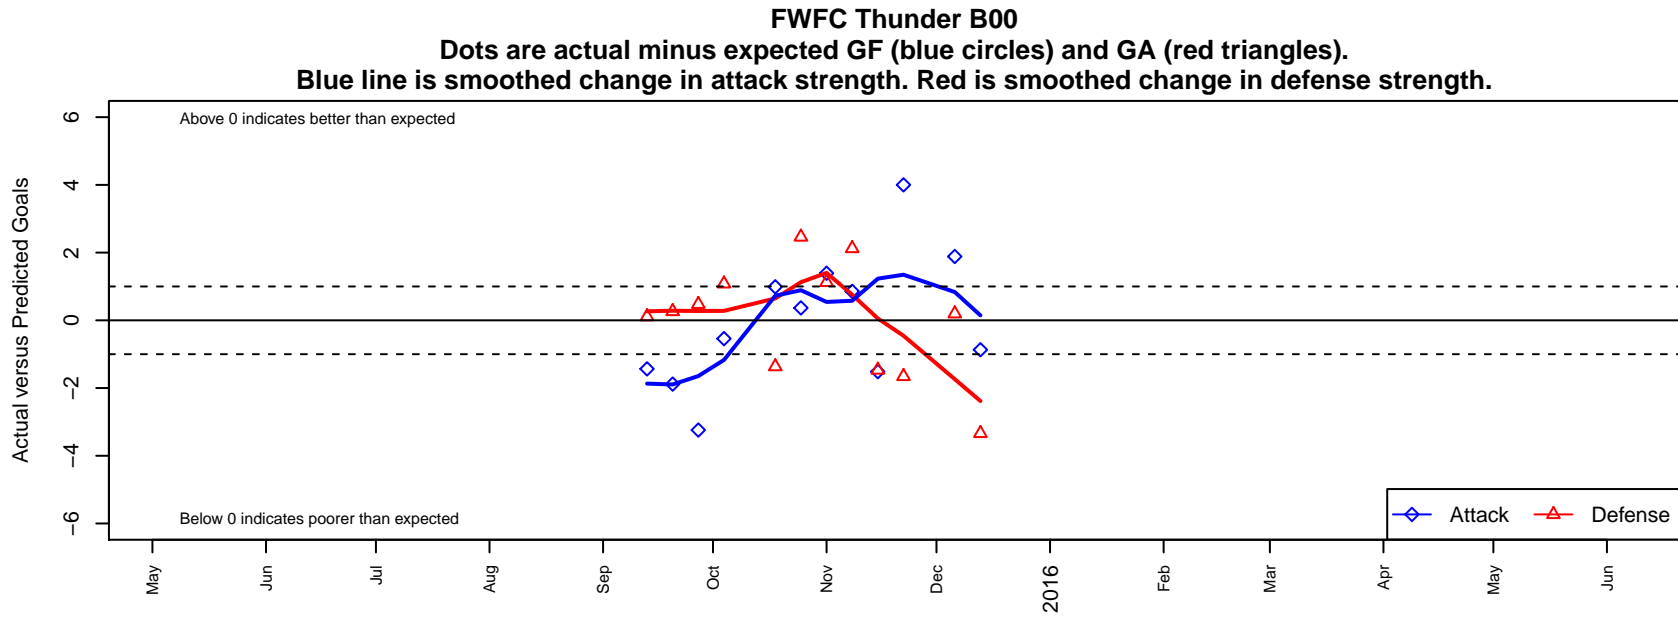

FWFC Thunder B00

Federal Way FC
Federal Way, WA
B00 total strength=1000
attack=3.54 defense=1.13
fall league = SSUL B00 Div 2

alt names used:
FWFC B00 Thunder

Venues played:
2015 SSUL B00 Div 2

**attack and defense variance (black dot)
relative to other teams
and top 10 in region**

**attack and defense rating
relative to others at age
and all opponents in last 13 months**

Performance relative to 13 month average

Performance relative to 13 month average

date	home		away		venue	pred.home	pred.away
2015-12-13	FWFC Thunder B00	0	South Tacoma United Garcia B01	8	2015 SSUL B00 Div 2	0.87	4.66
2015-12-06	FWFC Thunder B00	6	MpVSA Red Hawks B00	0	2015 SSUL B00 Div 2	4.11	0.20
2015-11-22	Harbor Fire B00	3	FWFC Thunder B00	9	2015 SSUL B00 Div 2	1.35	5.00
2015-11-15	FWFC Thunder B00	3	Nortac Yetis B00	4	2015 SSUL B00 Div 2	4.52	2.53
2015-11-08	FWFC Thunder B00	3	FSC Warriors B00	1	2015 SSUL B00 Div 2	2.14	3.12
2015-11-01	FWFC Thunder B00	2	Tacoma United Eclipse B01	5	2015 SSUL B00 Div 2	0.61	6.12
2015-10-25	South Tacoma United Galaxy B00	0	FWFC Thunder B00	3	2015 SSUL B00 Div 2	2.46	2.63
2015-10-18	South Tacoma United Blanco B01	5	FWFC Thunder B00	2	2015 SSUL B00 Div 2	3.63	1.01
2015-10-04	Highline SA Thunder B00	0	FWFC Thunder B00	3	2015 SSUL B00 Div 2	1.08	3.54
2015-09-27	FWFC Thunder B00	0	FWFC Sharks B00	1	2015 SSUL B00 Div 2	3.24	1.47
2015-09-20	Vashon Islanders B00	3	FWFC Thunder B00	1	2015 SSUL B00 Div 2	3.26	2.88
2015-09-13	Avanti United B00	3	FWFC Thunder B00	0	2015 SSUL B00 Div 2	3.11	1.43