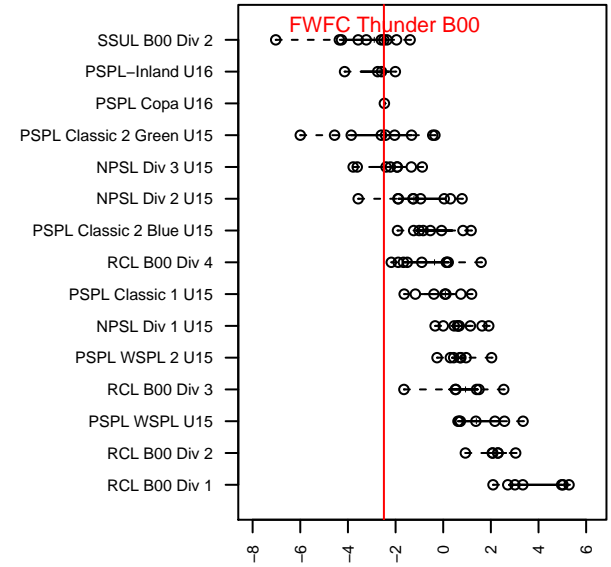

FWFC Thunder B00

Federal Way FC
Federal Way, WA
B00 total strength=1000
attack=3.54 defense=1.13
fall league = SSUL B00 Div 2

alt names used:
FWFC B00 Thunder

Venues played:
2015 SSUL B00 Div 2

**attack and defense variance (black dot)
relative to other teams
and top 10 in region**

**attack and defense rating
relative to others at age
and all opponents in last 13 months**

Performance relative to 13 month average

Performance relative to 13 month average

date	home		away		venue	pred.home	pred.away
2015-12-13	FWFC Thunder B00	0	South Tacoma United Garcia B01	8	2015 SSUL B00 Div 2	0.87	4.66
2015-12-06	FWFC Thunder B00	6	MpVSA Red Hawks B00	0	2015 SSUL B00 Div 2	4.11	0.20
2015-11-22	Harbor Fire B00	3	FWFC Thunder B00	9	2015 SSUL B00 Div 2	1.35	5.00
2015-11-15	FWFC Thunder B00	3	Nortac Yetis B00	4	2015 SSUL B00 Div 2	4.52	2.53
2015-11-08	FWFC Thunder B00	3	FSC Warriors B00	1	2015 SSUL B00 Div 2	2.14	3.12
2015-11-01	FWFC Thunder B00	2	Tacoma United Eclipse B01	5	2015 SSUL B00 Div 2	0.61	6.12
2015-10-25	South Tacoma United Galaxy B00	0	FWFC Thunder B00	3	2015 SSUL B00 Div 2	2.46	2.63
2015-10-18	South Tacoma United Blanco B01	5	FWFC Thunder B00	2	2015 SSUL B00 Div 2	3.63	1.01
2015-10-04	Highline SA Thunder B00	0	FWFC Thunder B00	3	2015 SSUL B00 Div 2	1.08	3.54
2015-09-27	FWFC Thunder B00	0	FWFC Sharks B00	1	2015 SSUL B00 Div 2	3.24	1.47
2015-09-20	Vashon Islanders B00	3	FWFC Thunder B00	1	2015 SSUL B00 Div 2	3.26	2.88
2015-09-13	Avanti United B00	3	FWFC Thunder B00	0	2015 SSUL B00 Div 2	3.11	1.43